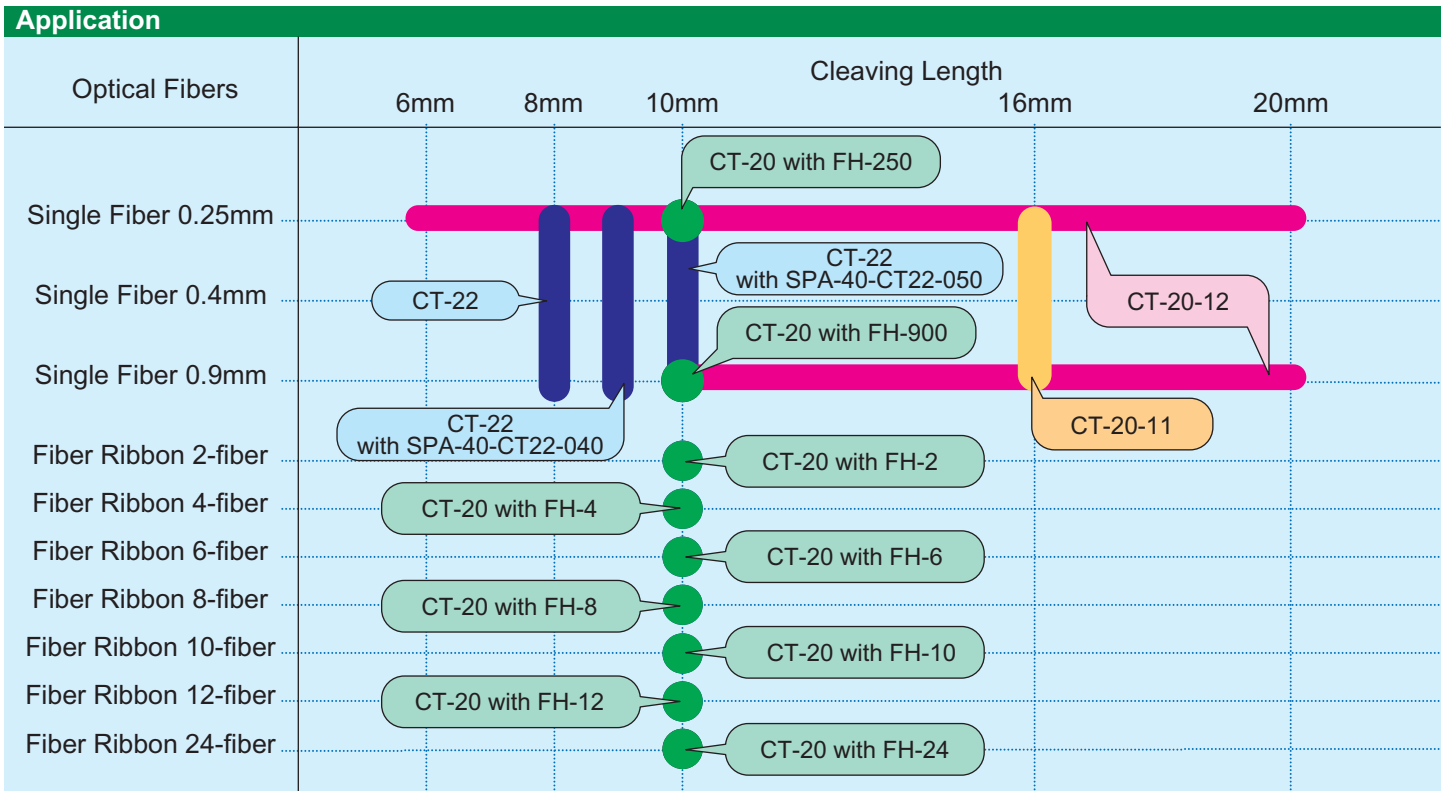

The CT-20 series Cleavers the best for Single and Mass Fiber cleaving

Type List	
CT-20	Main Body
CT-20-11	with AD-11 Fiber Plate
CT-20-12	with AD-12 Fiber Plate
CT-22	Use for FSM-40F/PM

Options	
FC-01	Fiber Collector for collecting fiber scrap
SPA-40-CT22-040	Cleaver Spacer for 9mm length cleaving of CT-22
SPA-40-CT22-050	Cleaver Spacer for 10mm length cleaving of CT-22

Specification	
Applicable Optical Fiber	Silica Optical Fiber
Bare Fiber Diameter	125 microns nominal
Blade Positions	3 height positions, 16 rotating positions
Minimum Blade Life	48000 fibers
Cleaving Angle	0.5 degrees (single fiber)
Dimensions (mm)	110X 76 X 49 (110 X 117 X 49 including Fiber Collector)
Weight	370g (460g including Fiber Collector)

Fiber Collector FC-01 (Option)

Fiber Holders	for Ribbon / Bundle Fibers							for Single Fibers	
	FH-2	FH-4	FH-6	FH-8	FH-10	FH-12	FH-24	FH-250	FH-900
Fiber Holder									
Fiber Count	2	4	6	8	10	12	24	1	1
Cleaving Length (mm)	10							10	

Specification subject to change without prior notice.

Fujikura Ltd.

Fujikura Europe Ltd.

Alcoa Fujikura Ltd. Telecommunications Division

Fujikura Asia Limited

1-5-1, kiba, koto-ku, Tokyo 135-8512, Japan

Phone : +81-3-5606-1164 Fax : +81-3-5606-1534 <http://www.fujikura.co.jp>

C51 Barwell Business Park, Leatherhead Road, Chessington, Surrey KT9 2NY, UK

Phone : +44-208-240-2000 Fax : +44-208-240-2010 <http://www.fujikura.co.uk>

260 Parkway East, Duncan, SC29334, USA

Phone : +1-800-AFL-FIBER Fax : +1-864-433-5560 <http://www.afl-link.com>

460 Alexandra Road #22-02 PSA Bldg., Singapore 119963

Phone : +65-278-8955 Fax : +65-237-7705 <http://www.fujikura.com.sg>